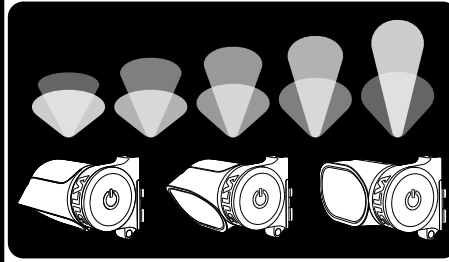

SILVA

CROSS TRAIL 7R

QUICK GUIDE

FLOW LIGHT ON

FLOW LIGHT OFF